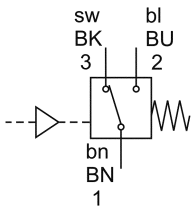

Adjustable diaphragm pressure switch for a pressure range from 1 to 10 bar (14.5 to 145 PSI).
Other types are available on request.

PE-18-01-40, PE-18-01-50

PE-14-01-40

Order number	PE-18-01-40	PE-18-01-50	PE-14-01-40
Connecting Thread	G1/8		G1/4
Contact pins	6.3 x 0.8		-
Default setting	4 bar (58 psi)	5 bar (72.5 psi)	4 bar (58 psi)
Pressure range	1 – 10 bar (14.5 – 145 psi)		1 – 5 bar (14,5 – 72,5 psi)
Overpressure safety	300 bar (4350 psi)		80 bar (1160 psi)
Materials	Steel (zinc-plated), PA, FKM, contacts AgNi		Steel (zinc-plated), PA, NBR
Reproducibility	± 0.5 bar at 20 °C		± 0.3 bar at 20 °C
Hysteresis	-		10 %
Economic life	10 ⁶ operations		
Contact function	NO		Change-over contact
Max. operating voltage	250 V _{ac}		
Max. current	0.5 A		
Ambient temperature range	- 10 °C ... + 120 °C (+ 14 °F ... + 248 °F)		- 25 °C ... + 40 °C (- 13 °F ... + 104 °F)
Medium temperature range	- 10 °C ... + 100 °C (+ 14 °F ... + 212 °F)		- 10 °C ... + 80 °C (+ 14 °F ... + 176 °F)
Degree of protection	IP65 if cap is installed		IP65
Weight	0.070 kg (0.154 lb.)		0.140 kg (0.308 lb.)

Model PE-25

PE-converter
M5 (10/32 UNF)

Design, function and technical data

To be used for the transformation of a pneumatic input signal into an electrical output signal.
Length of electrical cable: 1 m

Dimensions

Order number	PE-25
Size	M5 (10/32 UNF) female
Switch-on pressure	2 bar (29 psi)
Switch-off pressure	1 bar (14.5 psi)
Max. pressure	12 bar (174 psi)
Electrical capacity	6 A (24 V=), 4 A (48 V=), 0.5 A (110 V=), 6 A (250 VAC)
Degree of protection	IP 65 according to EN 60529
Materials	Body: Al and PA with glas fibre
Medium	Compressed air in accordance with ISO 8573-1:2010, Class 7:2:4 – and free of aggressive additives.
Weight	0.100 kg (0.220 lb.)