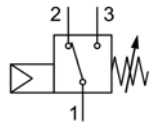

Models PE-18, PE-14

Adjustable pressure switch
G1/8 and G1/4

PE-18-01-40
PE-18-01-50

PE-14-01-40

PE-18-01-40

PE-18-01-50

PE-14-01-40

Design, function and technical data

Adjustable diaphragm pressure switch for a pressure range from 1 to 10 bar (14.5 to 145 PSI).
Other types are available on request.

PE-18-01-40, PE-18-01-50

PE-14-01-40

Order number	PE-18-01-40	PE-18-01-50	PE-14-01-40
Connecting Thread	G1/8		G1/4
Contact pins	6.3 x 0.8		-
Default setting	4 bar (58 psi)	5 bar (72.5 psi)	4 bar (58 psi)
Pressure range	1 – 10 bar (14.5 – 145 psi)		1 – 5 bar (14,5 – 72,5 psi)
Overpressure safety	300 bar (4350 psi)		80 bar (1160 psi)
Materials	Steel (zinc-plated), PA, FKM, contacts AgNi		Steel (zinc-plated), PA, NBR
Reproducibility	± 0.5 bar at 20 °C		± 0.3 bar at 20 °C
Hysteresis	-		10 %
Economic life	10 ⁶ operations		
Contact function	NO		Change-over contact
Max. operating voltage	250 V _{ac}		
Max. current	0.5 A		
Ambient temperature range	- 10 °C ... + 120 °C (+ 14 °F ... + 248 °F)		- 25 °C ... + 40 °C (- 13 °F ... + 104 °F)
Medium temperature range	- 10 °C ... + 100 °C (+ 14 °F ... + 212 °F)		- 10 °C ... + 80 °C (+ 14 °F ... + 176 °F)
Degree of protection	IP65 if cap is installed		IP65
Weight	0.070 kg (0.154 lb.)		0.140 kg (0.308 lb.)

Model PE-25

PE-converter
M5 (10/32 UNF)

Design, function and technical data

To be used for the transformation of a pneumatic input signal into an electrical output signal.
Length of electrical cable: 1 m

Dimensions

Order number	PE-25
Size	M5 (10/32 UNF) female
Switch-on pressure	2 bar (29 psi)
Switch-off pressure	1 bar (14.5 psi)
Max. pressure	12 bar (174 psi)
Electrical capacity	6 A (24 V=), 4 A (48 V=), 0.5 A (110 V=), 6 A (250 VAC)
Degree of protection	IP 65 according to EN 60529
Materials	Body: Al and PA with glas fibre
Medium	Compressed air in accordance with ISO 8573-1:2010, Class 7:2:4 – and free of aggressive additives.
Weight	0.100 kg (0.220 lb.)