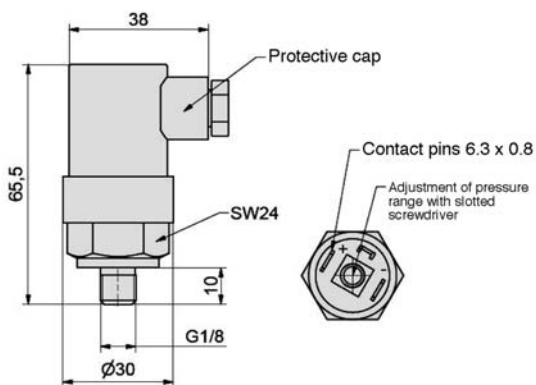

Models PE-18, PE-14

Adjustable pressure switch
G1/8 and G1/4

PE-18-01-40
PE-18-01-50

PE-14-01-40

PE-18-01-40

PE-18-01-50

PE-14-01-40

Design, function and technical data

Adjustable diaphragm pressure switch for a pressure range from 1 to 10 bar (14.5 to 145 PSI).
Other types are available on request.

PE-18-01-40, PE-18-01-50

PE-14-01-40

Order number	PE-18-01-40	PE-18-01-50	PE-14-01-40
Connecting Thread	G1/8		G1/4
Contact pins	6.3 x 0.8		-
Default setting	4 bar (58 psi)	5 bar (72.5 psi)	4 bar (58 psi)
Pressure range	1 – 10 bar (14.5 – 145 psi)		1 – 5 bar (14,5 – 72,5 psi)
Overpressure safety	300 bar (4350 psi)		80 bar (1160 psi)
Materials	Steel (zinc-plated), PA, FKM, contacts AgNi		Steel (zinc-plated), PA, NBR
Reproducibility	± 0.5 bar at 20 °C		± 0.3 bar at 20 °C
Hysteresis	-		10 %
Economic life	10 ⁶ operations		
Contact function	NO		Change-over contact
Max. operating voltage	250 V _{ac}		
Max. current	0.5 A		
Ambient temperature range	- 10 °C ... + 120 °C (+ 14 °F ... + 248 °F)		- 25 °C ... + 40 °C (- 13 °F ... + 104 °F)
Medium temperature range	- 10 °C ... + 100 °C (+ 14 °F ... + 212 °F)		- 10 °C ... + 80 °C (+ 14 °F ... + 176 °F)
Degree of protection	IP65 if cap is installed		IP65
Weight	0.070 kg (0.154 lb.)		0.140 kg (0.308 lb.)

Model PE-25

PE-converter
M5 (10/32 UNF)

Design, function and technical data

To be used for the transformation of a pneumatic input signal into an electrical output signal.
Length of electrical cable: 1 m

Dimensions

Order number	PE-25
Size	M5 (10/32 UNF) female
Switch-on pressure	2 bar (29 psi)
Switch-off pressure	1 bar (14.5 psi)
Max. pressure	12 bar (174 psi)
Electrical capacity	6 A (24 V=), 4 A (48 V=), 0.5 A (110 V=), 6 A (250 VAC)
Degree of protection	IP 65 according to EN 60529
Materials	Body: Al and PA with glas fibre
Medium	Compressed air in accordance with ISO 8573-1:2010, Class 7:2:4 – and free of aggressive additives.
Weight	0.100 kg (0.220 lb.)