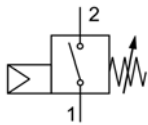

Models PE-18, PE-14

Adjustable pressure switch
G1/8 and G1/4

PE-18-01-40
PE-18-01-50

PE-14-01-40

PE-18-01-40

PE-18-01-50

PE-14-01-40

Design, function and technical data

Adjustable diaphragm pressure switch for a pressure range from 1 to 10 bar (14.5 to 145 PSI).
Other types are available on request.

PE-18-01-40, PE-18-01-50

PE-14-01-40

Order number	PE-18-01-40	PE-18-01-50	PE-14-01-40
Connecting Thread	G1/8		G1/4
Contact pins	6.3 x 0.8		-
Default setting	4 bar (58 psi)	5 bar (72.5 psi)	4 bar (58 psi)
Pressure range	1 – 10 bar (14.5 – 145 psi)		1 – 5 bar (14,5 – 72,5 psi)
Overpressure safety	300 bar (4350 psi)		80 bar (1160 psi)
Materials	Steel (zinc-plated), PA, FKM, contacts AgNi		Steel (zinc-plated), PA, NBR
Reproducibility	± 0.5 bar at 20 °C		± 0.3 bar at 20 °C
Hysteresis	-		10 %
Economic life	10 ⁶ operations		
Contact function	NO		Change-over contact
Max. operating voltage	250 V _{ac}		
Max. current	0.5 A		
Ambient temperature range	- 10 °C ... + 120 °C (+ 14 °F ... + 248 °F)		- 25 °C ... + 40 °C (- 13 °F ... + 104 °F)
Medium temperature range	- 10 °C ... + 100 °C (+ 14 °F ... + 212 °F)		- 10 °C ... + 80 °C (+ 14 °F ... + 176 °F)
Degree of protection	IP65 if cap is installed		IP65
Weight	0.070 kg (0.154 lb.)		0.140 kg (0.308 lb.)

Model PE-25

PE-converter
M5 (10/32 UNF)

Design, function and technical data

To be used for the transformation of a pneumatic input signal into an electrical output signal.
Length of electrical cable: 1 m

Dimensions

Order number	PE-25
Size	M5 (10/32 UNF) female
Switch-on pressure	2 bar (29 psi)
Switch-off pressure	1 bar (14.5 psi)
Max. pressure	12 bar (174 psi)
Electrical capacity	6 A (24 V=), 4 A (48 V=), 0.5 A (110 V=), 6 A (250 VAC)
Degree of protection	IP 65 according to EN 60529
Materials	Body: Al and PA with glas fibre
Medium	Compressed air in accordance with ISO 8573-1:2010, Class 7:2:4 – and free of aggressive additives.
Weight	0.100 kg (0.220 lb.)