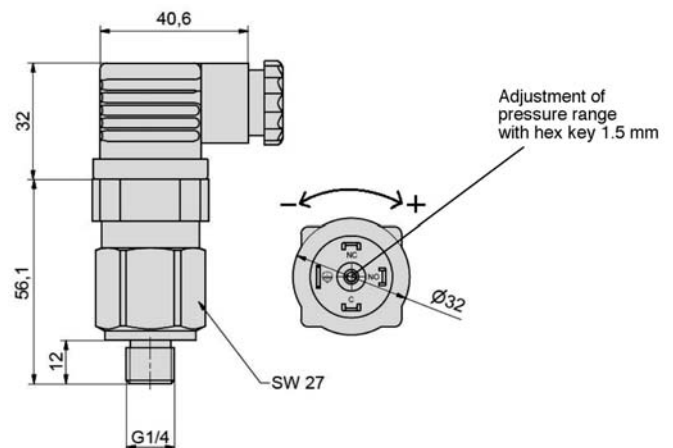

Models PE-18, PE-14

Adjustable pressure switch
G1/8 and G1/4

PE-18-01-40
PE-18-01-50

PE-14-01-40

PE-18-01-40

PE-18-01-50

PE-14-01-40

Design, function and technical data

Adjustable diaphragm pressure switch for a pressure range from 1 to 10 bar (14.5 to 145 PSI).
Other types are available on request.

PE-18-01-40, PE-18-01-50

PE-14-01-40

Order number	PE-18-01-40	PE-18-01-50	PE-14-01-40
Connecting Thread	G1/8		G1/4
Contact pins	6.3 x 0.8		-
Default setting	4 bar (58 psi)	5 bar (72.5 psi)	4 bar (58 psi)
Pressure range	1 – 10 bar (14.5 – 145 psi)		1 – 5 bar (14,5 – 72,5 psi)
Overpressure safety	300 bar (4350 psi)		80 bar (1160 psi)
Materials	Steel (zinc-plated), PA, FKM, contacts AgNi		Steel (zinc-plated), PA, NBR
Reproducibility	± 0.5 bar at 20 °C		± 0.3 bar at 20 °C
Hysteresis	-		10 %
Economic life	10 ⁶ operations		
Contact function	NO		Change-over contact
Max. operating voltage	250 V _{ac}		
Max. current	0.5 A		
Ambient temperature range	- 10 °C ... + 120 °C (+ 14 °F ... + 248 °F)		- 25 °C ... + 40 °C (- 13 °F ... + 104 °F)
Medium temperature range	- 10 °C ... + 100 °C (+ 14 °F ... + 212 °F)		- 10 °C ... + 80 °C (+ 14 °F ... + 176 °F)
Degree of protection	IP65 if cap is installed		IP65
Weight	0.070 kg (0.154 lb.)		0.140 kg (0.308 lb.)

Model PE-25

PE-converter
M5 (10/32 UNF)

Design, function and technical data

To be used for the transformation of a pneumatic input signal into an electrical output signal.
Length of electrical cable: 1 m

Dimensions

Order number	PE-25
Size	M5 (10/32 UNF) female
Switch-on pressure	2 bar (29 psi)
Switch-off pressure	1 bar (14.5 psi)
Max. pressure	12 bar (174 psi)
Electrical capacity	6 A (24 V=), 4 A (48 V=), 0.5 A (110 V=), 6 A (250 VAC)
Degree of protection	IP 65 according to EN 60529
Materials	Body: Al and PA with glas fibre
Medium	Compressed air in accordance with ISO 8573-1:2010, Class 7:2:4 – and free of aggressive additives.
Weight	0.100 kg (0.220 lb.)