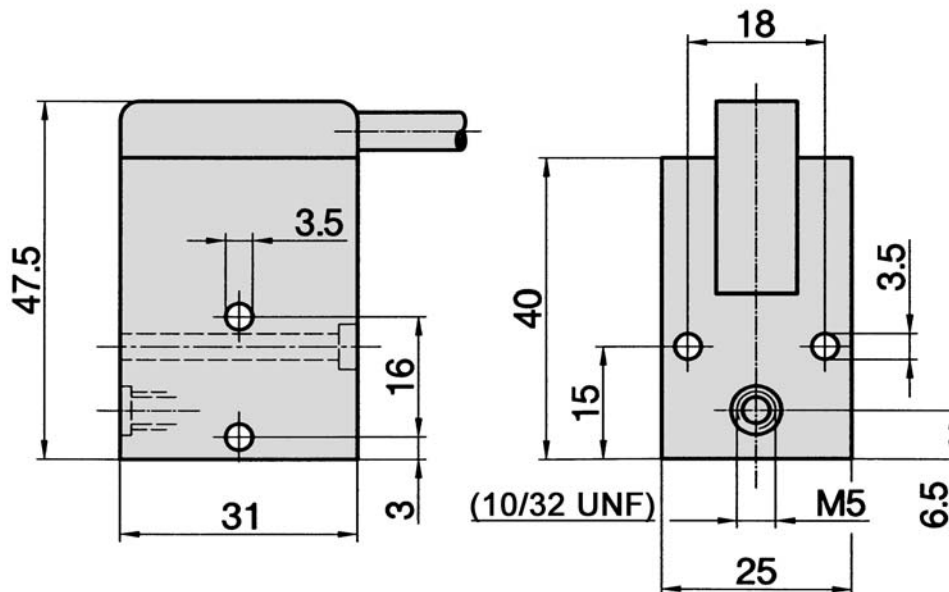

Adjustable diaphragm pressure switch for a pressure range from 1 to 10 bar (14.5 to 145 PSI).
Other types are available on request.

PE-18-01-40, PE-18-01-50

PE-14-01-40

Order number	PE-18-01-40	PE-18-01-50	PE-14-01-40
Connecting Thread	G1/8		G1/4
Contact pins	6.3 x 0.8		-
Default setting	4 bar (58 psi)	5 bar (72.5 psi)	4 bar (58 psi)
Pressure range	1 – 10 bar (14.5 – 145 psi)		1 – 5 bar (14,5 – 72,5 psi)
Overpressure safety	300 bar (4350 psi)		80 bar (1160 psi)
Materials	Steel (zinc-plated), PA, FKM, contacts AgNi		Steel (zinc-plated), PA, NBR
Reproducibility	± 0.5 bar at 20 °C		± 0.3 bar at 20 °C
Hysteresis	-		10 %
Economic life	10 ⁶ operations		
Contact function	NO		Change-over contact
Max. operating voltage	250 V _{ac}		
Max. current	0.5 A		
Ambient temperature range	- 10 °C ... + 120 °C (+ 14 °F ... + 248 °F)		- 25 °C ... + 40 °C (- 13 °F ... + 104 °F)
Medium temperature range	- 10 °C ... + 100 °C (+ 14 °F ... + 212 °F)		- 10 °C ... + 80 °C (+ 14 °F ... + 176 °F)
Degree of protection	IP65 if cap is installed		IP65
Weight	0.070 kg (0.154 lb.)		0.140 kg (0.308 lb.)

Model PE-25

PE-converter
M5 (10/32 UNF)

Design, function and technical data

To be used for the transformation of a pneumatic input signal into an electrical output signal.
Length of electrical cable: 1 m

Dimensions

Order number	PE-25
Size	M5 (10/32 UNF) female
Switch-on pressure	2 bar (29 psi)
Switch-off pressure	1 bar (14.5 psi)
Max. pressure	12 bar (174 psi)
Electrical capacity	6 A (24 V=), 4 A (48 V=), 0.5 A (110 V=), 6 A (250 VAC)
Degree of protection	IP 65 according to EN 60529
Materials	Body: Al and PA with glas fibre
Medium	Compressed air in accordance with ISO 8573-1:2010, Class 7:2:4 – and free of aggressive additives.
Weight	0.100 kg (0.220 lb.)